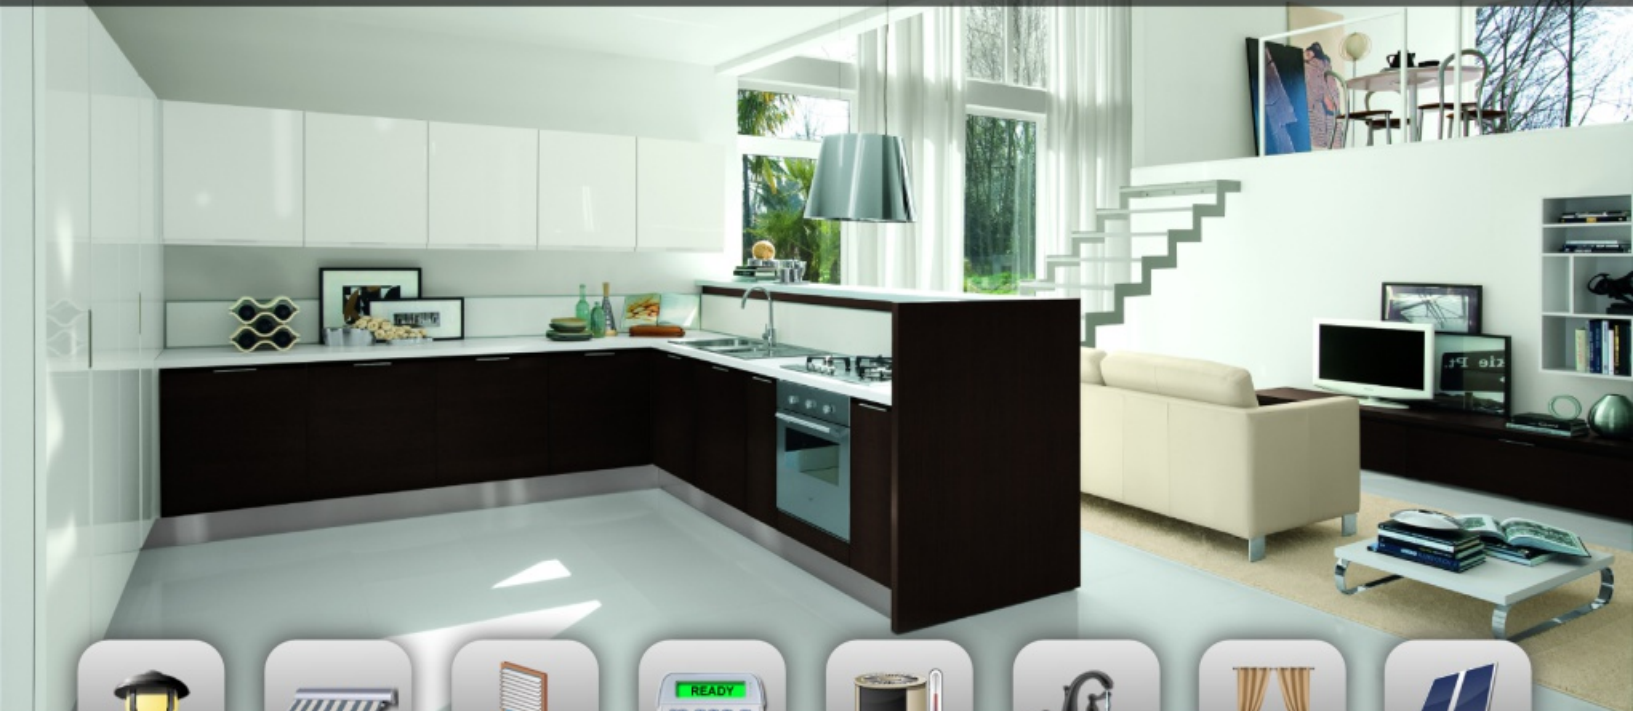

You can adjust your shading system for any percentage you wish.

Remote Access

Use your tablet or smartphone to control remotely your home via Internet from anywhere.

Customized wireless wallpads

INTELLIGENT HOMES